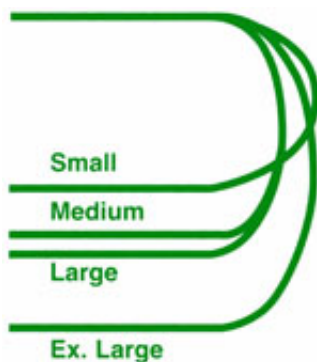

## Guide to finger and thumb stall sizes

To find the size you need, print this page. Then place your finger or thumb, with the dressing if appropriate, onto the relevant guide.\*

**THUMB**

**FINGER**

— 50 mm —

*\*Please note that this guide should be printed at 100% to ensure accuracy. Just above is a 50mm scale. Check this to ensure that your print is the correct size. If not; check your browser's Print Preview or your Printers document properties and adjust to 100%.*