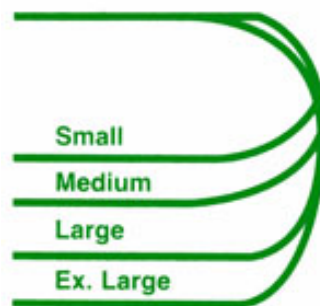

## Guide to finger and thumb stall sizes

To find the size you need, print this page. Then place your finger or thumb, with the dressing if appropriate, onto the relevant guide.\*

**THUMB**

**FINGER**

— 50 mm —

*\*Please note that this guide should be printed at 100% to ensure accuracy. Just above is a 50mm scale. Check this to ensure that your print is the correct size. If not; check your browser's Print Preview or your Printers document properties and adjust to 100%.*